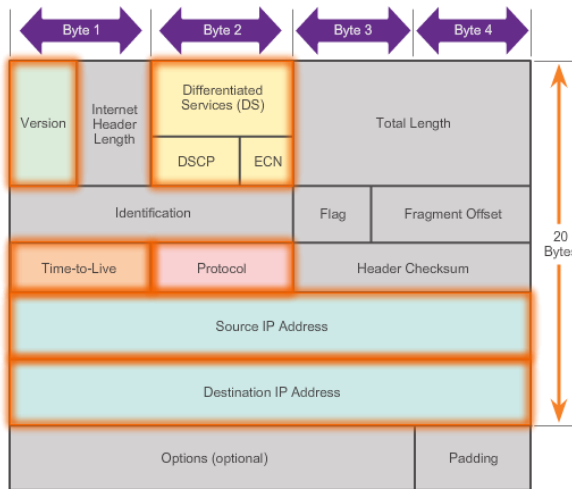

CHAPTER 6

Number Name	Scientific Notation	Number of Zeros
1 Thousand	10 ³	1,000
1 Million	10 ⁶	1,000,000
1 Billion	10 ⁹	1,000,000,000
1 Trillion	10 ¹²	1,000,000,000,000
1 Quadrillion	10 ¹⁵	1,000,000,000,000,000
1 Quintillion	10 ¹⁸	1,000,000,000,000,000,000
1 Sextillion	10 ²¹	1,000,000,000,000,000,000,000
1 Septillion	10 ²⁴	1,000,000,000,000,000,000,000,000
1 Octillion	10 ²⁷	1,000,000,000,000,000,000,000,000,000
1 Nonillion	10 ³⁰	1,000,000,000,000,000,000,000,000,000,000
1 Decillion	10 ³³	1,000,000,000,000,000,000,000,000,000,000,000
1 Undecillion	10 ³⁶	1,000,000,000,000,000,000,000,000,000,000,000,000

Legend

- There are 4 billion IPv4 addresses
- There are 340 undecillion IPv6 addresses

IP v.4 packet

IP v.6 packet

Routing

```

C:\Users\PC1> netstat -r

<Output omitted>

IPv4 Route Table
-----
Active Routes:
Network  Destination      Netmask          Gateway           Interface        Metric
-----  -
0.0.0.0  0.0.0.0          0.0.0.0         192.168.10.1    192.168.10.10    25
127.0.0.0  127.0.0.0        255.0.0.0       On-link         127.0.0.1        306
127.0.0.1  127.0.0.1        255.255.255.255 On-link         127.0.0.1        306
127.255.255.255  127.255.255.255 255.255.255.255 On-link         127.0.0.1        306
192.168.10.0  192.168.10.0    255.255.255.0   On-link         192.168.10.10    281
192.168.10.10  192.168.10.10  255.255.255.255 On-link         192.168.10.10    281
192.168.10.255  192.168.10.255 255.255.255.255 On-link         192.168.10.10    281
224.0.0.0  224.0.0.0        240.0.0.0       On-link         127.0.0.1        306
224.0.0.0  224.0.0.0        240.0.0.0       On-link         192.168.10.10    281
255.255.255.255  255.255.255.255 255.255.255.255 On-link         127.0.0.1        306
255.255.255.255  255.255.255.255 255.255.255.255 On-link         192.168.10.10    281
  
```