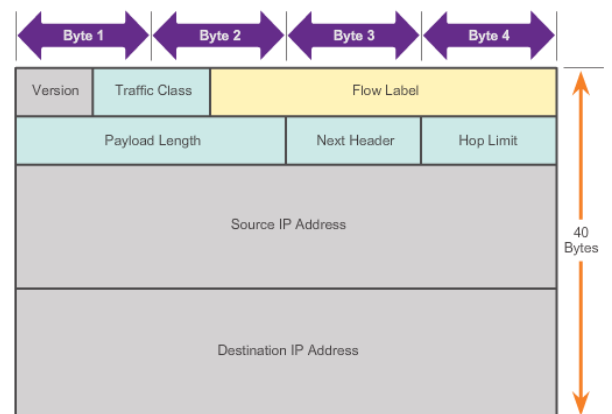

CHAPTER 6

Number Name	Scientific Notation	Number of Zeros
1 Thousand	10 ³	1,000
1 Million	10 ⁶	1,000,000
1 Billion	10 ⁹	1,000,000,000
1 Trillion	10 ¹²	1,000,000,000,000
1 Quadrillion	10 ¹⁵	1,000,000,000,000,000
1 Quintillion	10 ¹⁸	1,000,000,000,000,000,000
1 Sextillion	10 ²¹	1,000,000,000,000,000,000,000
1 Septillion	10 ²⁴	1,000,000,000,000,000,000,000,000
1 Octillion	10 ²⁷	1,000,000,000,000,000,000,000,000,000
1 Nonillion	10 ³⁰	1,000,000,000,000,000,000,000,000,000,000
1 Decillion	10 ³³	1,000,000,000,000,000,000,000,000,000,000,000
1 Undecillion	10 ³⁶	1,000,000,000,000,000,000,000,000,000,000,000,000

Legend

- There are 4 billion IPv4 addresses
- There are 340 undecillion IPv6 addresses

IP v.4 packet

IP v.6 packet

Routing

```

C:\Users\PC1> netstat -r

<Output omitted>

IPv4 Route Table
-----
Active Routes:
Network  Destination      Netmask          Gateway           Interface        Metric
-----  -
0.0.0.0  0.0.0.0          0.0.0.0         192.168.10.1    192.168.10.10    25
127.0.0.0  127.0.0.0        255.0.0.0       On-link         127.0.0.1        306
127.0.0.1  127.0.0.1        255.255.255.255 On-link         127.0.0.1        306
127.255.255.255  127.255.255.255 255.255.255.255 On-link         127.0.0.1        306
192.168.10.0  192.168.10.0    255.255.255.0   On-link         192.168.10.10    281
192.168.10.10  192.168.10.10  255.255.255.255 On-link         192.168.10.10    281
192.168.10.255  192.168.10.255 255.255.255.255 On-link         192.168.10.10    281
224.0.0.0  224.0.0.0        240.0.0.0       On-link         127.0.0.1        306
224.0.0.0  224.0.0.0        240.0.0.0       On-link         192.168.10.10    281
255.255.255.255  255.255.255.255 255.255.255.255 On-link         127.0.0.1        306
255.255.255.255  255.255.255.255 255.255.255.255 On-link         192.168.10.10    281
  
```