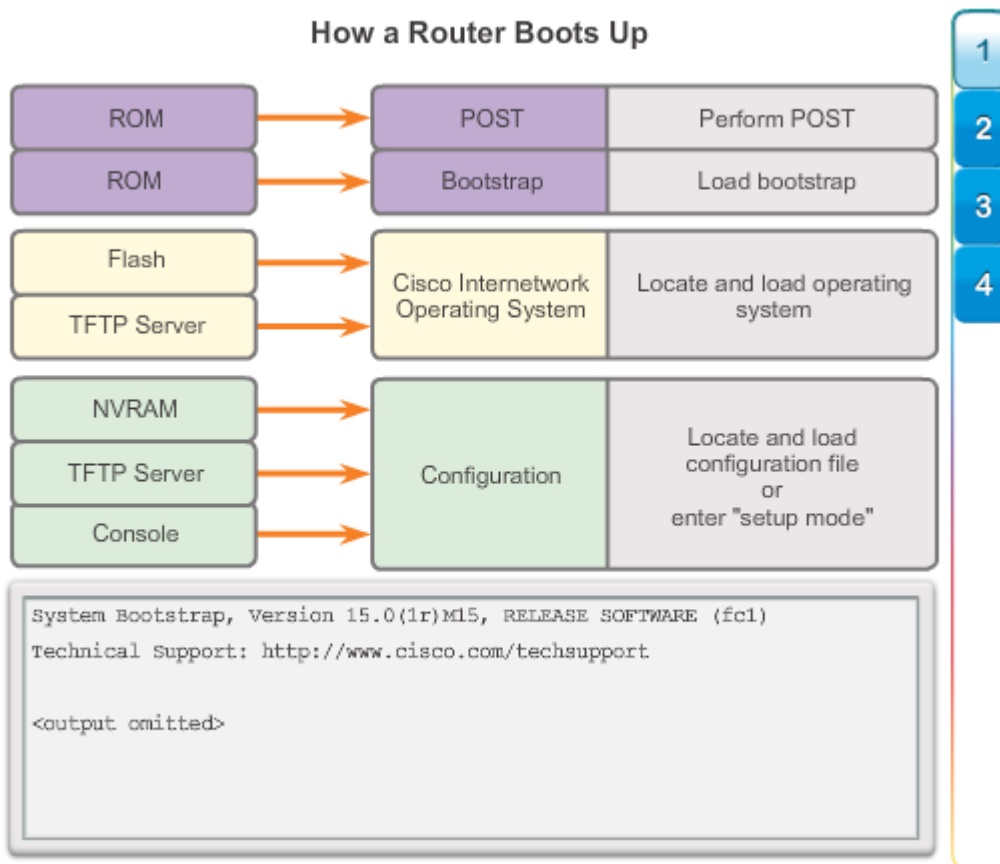

IPv4 Route Table
-----
Active Routes:
Network  Destination      Netmask          Gateway           Interface        Metric
-----  -
0.0.0.0  0.0.0.0          0.0.0.0         192.168.10.1    192.168.10.10    25
127.0.0.0  127.0.0.0        255.0.0.0       On-link         127.0.0.1        306
127.0.0.1  127.0.0.1        255.255.255.255 On-link         127.0.0.1        306
127.255.255.255  127.255.255.255 255.255.255.255 On-link         127.0.0.1        306
192.168.10.0  192.168.10.0    255.255.255.0   On-link         192.168.10.10    281
192.168.10.10  192.168.10.10  255.255.255.255 On-link         192.168.10.10    281
192.168.10.255  192.168.10.255 255.255.255.255 On-link         192.168.10.10    281
224.0.0.0  224.0.0.0        240.0.0.0       On-link         127.0.0.1        306
224.0.0.0  224.0.0.0        240.0.0.0       On-link         192.168.10.10    281
255.255.255.255  255.255.255.255 255.255.255.255 On-link         127.0.0.1        306
255.255.255.255  255.255.255.255 255.255.255.255 On-link         192.168.10.10    281
  
```

How a Router Boots Up

Show Router Information (model, RAM, Flash, NVRAM)

```
Router#show version
Cisco IOS Software, C1900 Software (C1900-UNIVERSALK9-M),
Version 15.2(4)M1, RELEASE SOFTWARE (fc1)
Technical Support: http://www.cisco.com/techsupport
Copyright (c) 1986-2012 by Cisco Systems, Inc.
Compiled Thu 26-Jul-12 19:34 by prod_rel_team

ROM: System Bootstrap, Version 15.0(1r)M15,
RELEASE SOFTWARE (fc1)

Router uptime is 10 hours, 9 minutes
System returned to ROM by power-on
System image file is
"flash0:c1900-universalk9-mz.SPA.152-4.M1.bin"
Last reload type: Normal Reload
Last reload reason: power-on